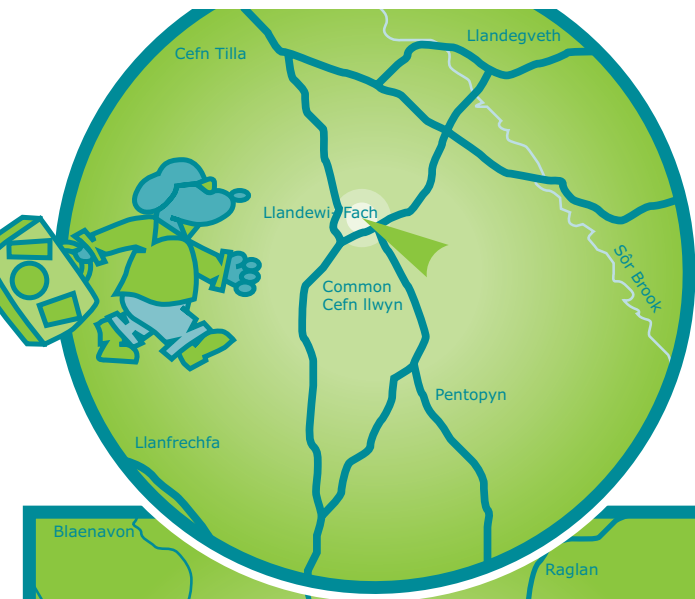

•
small animals catered for

•
doggy day-care

•
pick-up and drop-off facility on request

For further information, call:

Tel: 07713 557546

WOOFLANDS

BOARDING KENNELS

Llandewi-Fach - Ponthir - Nr Newport - NP18 1HW